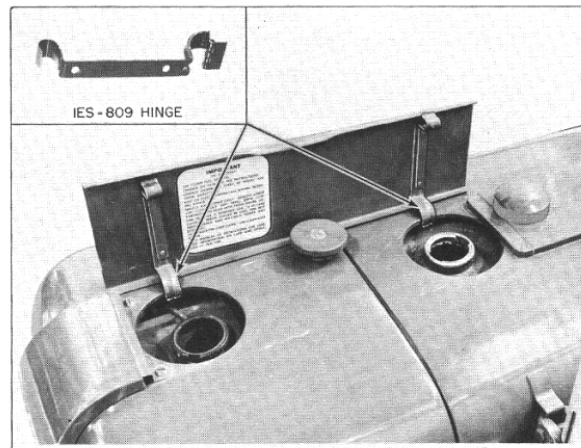

# SERVICE BULLETIN

DEALER

DIVISION

Charles City

SUBJECT

Super 55 Hood Center  
Bar Hinge

NUMBER

S1-1-66

DATE

4-28-61

BREAKDOWN I-D

*Hood Center Bar Hinge*

A number of requests have been received for the hood center bar hinge that is spot welded to the hood and to the radiator shell on Super 55 tractors from tractor serial number 6 000-518 to 11 886-518.